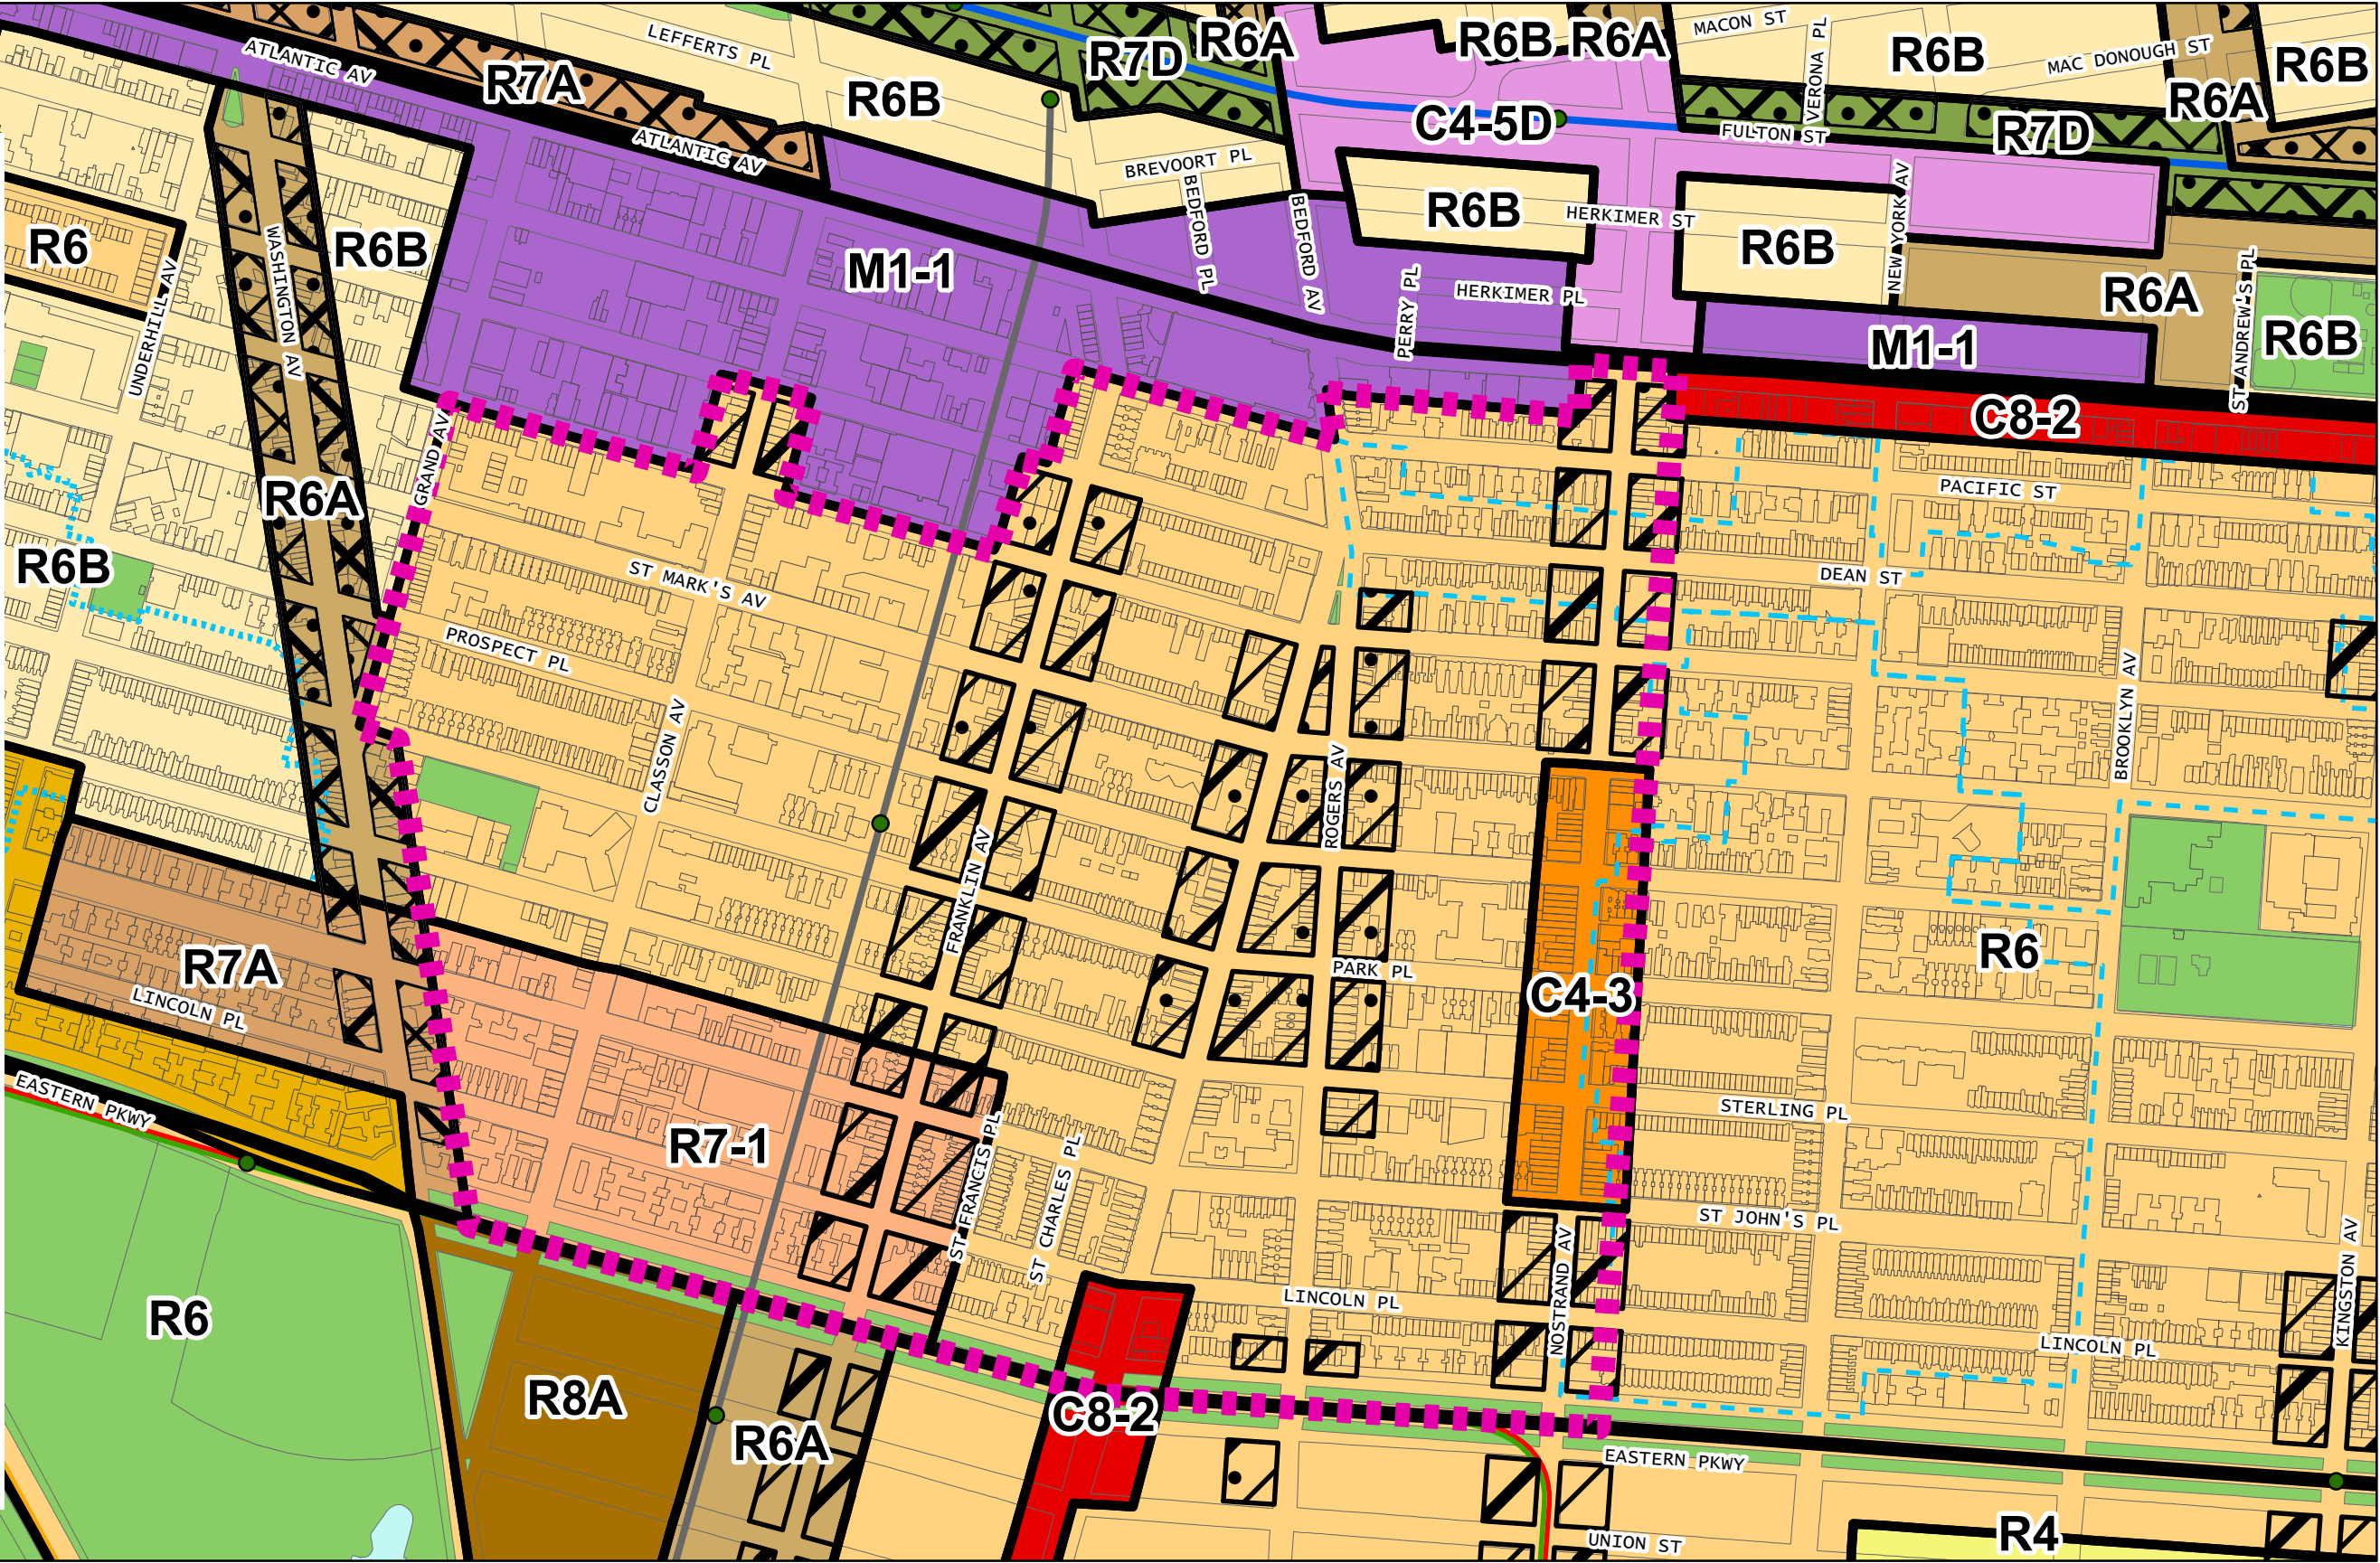

Legend

- StudyAreaBoundary2
- Commercial Overlays (NYCO) - Vector
- Commercial Overlay
 - C1-1
 - C1-2
 - C1-3
 - C1-4
 - C1-5
 - C2-1
 - C2-2
 - C2-3
 - C2-4
 - C2-5
 - CD8_Boundary
- Zoning Districts (NYZD)
 - <all other values>
- ZONEDIST
 - C4-3
 - C4-5D
 - C6-1
 - C6-2
 - C8-2
 - M1-1
 - M1-1/R7D
 - M1-2
 - M1-2/R6A
 - M1-3
 - M1-4
 - M1-5
 - Park
 - R2
 - R4
 - R5
 - R5B
 - R6
 - R6A
 - R6B
 - R7-1
 - R7A
 - R7B
 - R7D
 - R8A
 - R8X

Proposed Study Area Boundary

Crown Heights Rezoning Study

December 2011